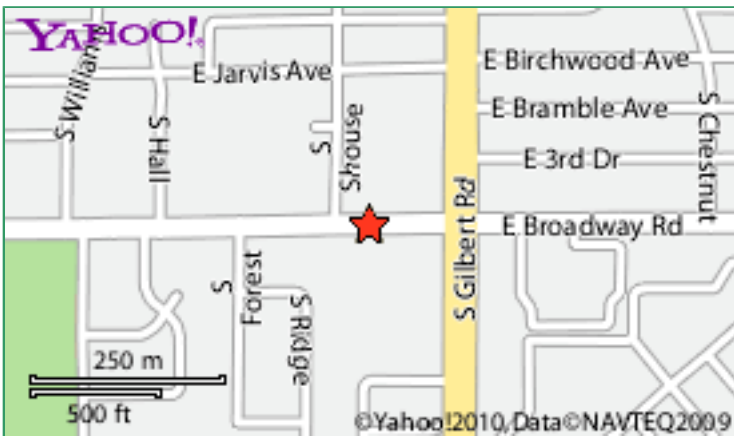

BeverageDispensing

Contact Information

Water and Ice

1920 E Broadway Rd

Mesa, AZ 85204

(480) 668-1285

Website: N/A

E-Mail: N/A

Map

Hours Of Operation

N/A

Forms Of Payment

N/A